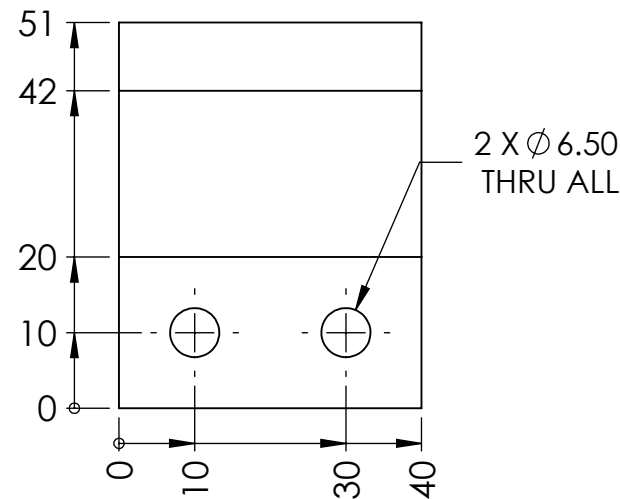

REVISIONS

ZONE	REV.	DESCRIPTIONS	DATE	APP.
------	------	--------------	------	------

COLOR	WAVE LENGHT
RED:	630nm
GREEN:	525nm
BLUE:	470nm
WHITE:	--
IR 850:	850nm
IR 940:	940nm
UV:	375nm
RGB:	620nm/525nm/470nm

DESIGN BY	LIYA	UNIT:	MM	PRODUCT SERIES: MOUNTING SERIES	
CHECK BY	LIYA	REVISION:	01		
DATE	27/07/2016	SCALE:	2 : 1	TITLE	L-BRACKET (H)
MATERIAL	ALU	DWG NO	HM-01-M6	CLOUR:	- - -
FINISHING	B/ANOD			VOLTAGE:	- - -
QTY	1			CURRENT:	- - -
				POWER:	- - -
					SHEET 1 OF 5