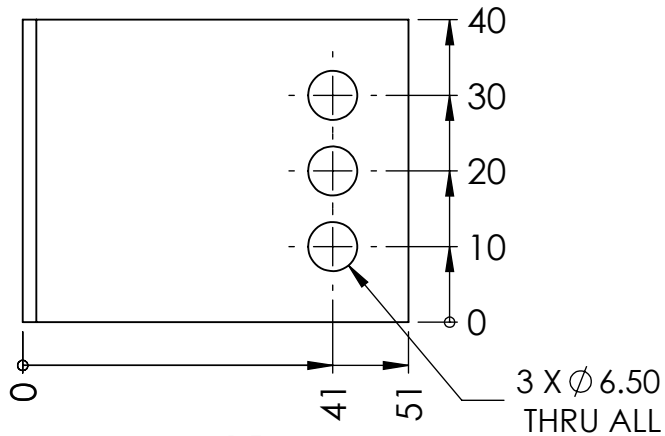

REVISIONS

ZONE	REV.	DESCRIPTIONS	DATE	APP.
------	------	--------------	------	------

COLOR	WAVE LENGHT
RED:	630nm
GREEN:	525nm
BLUE:	470nm
WHITE:	--
IR 850:	850nm
IR 940:	940nm
UV:	375nm
RGB:	620nm/525nm/470nm

DESIGN BY	LIYA	UNIT:	MM	PRODUCT SERIES: MOUNTING SERIES	
CHECK BY	LIYA	REVISION:	01		
DATE	27/07/2016	SCALE:	2 : 1	TITLE	L-BRACKET (H)
MATERIAL	ALU	DWG NO	HM-01-M6	CLOUR:	- - -
FINISHING	B/ANOD			VOLTAGE:	- - -
QTY	1			CURRENT:	- - -
				POWER:	- - -
					SHEET 1 OF 5