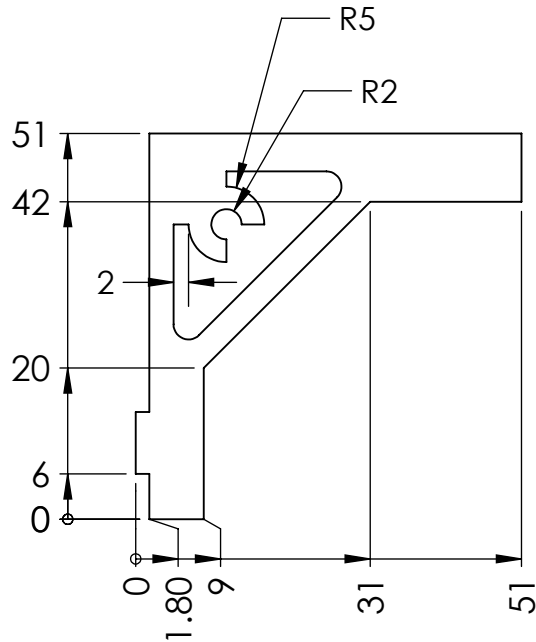

REVISIONS

ZONE	REV.	DESCRIPTIONS	DATE	APP.
------	------	--------------	------	------

COLOR	WAVE LENGHT
RED:	630nm
GREEN:	525nm
BLUE:	470nm
WHITE:	--
IR 850:	850nm
IR 940:	940nm
UV:	375nm
RGB:	620nm/525nm/470nm

DESIGN BY	LIYA	UNIT:	MM	PRODUCT SERIES: MOUNTING SERIES	
CHECK BY	LIYA	REVISION:	01		
DATE	27/07/2016	SCALE:	2 : 1	TITLE	L-BRACKET (H)
MATERIAL	ALU	DWG NO	HM-01-M6	CLOUR:	- - -
FINISHING	B/ANOD			VOLTAGE:	- - -
QTY	1			CURRENT:	- - -
				POWER:	- - -
					SHEET 1 OF 5