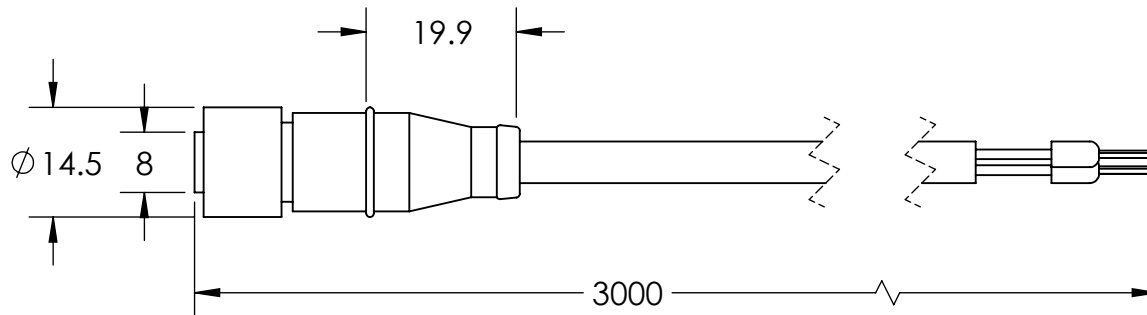

REVISIONS			
REV.	DESCRIPTIONS	EDIT BY	DATE:(d/m/y)
01	NEW DRAWING LAYOUT	SL LEE	23/11/2015
-	-	-	-

FEMALE

PIN 1	BROWN	24V
PIN 2	WHITE	-
PIN 3	BLUE	GND
PIN 4	BLACK	-
PIN 5	GRAY	-

NOTE: M12-5 PIN FEMALE CONNECTOR CABLE

CUSTOMER APPROVED
& DATE

DESIGN BY	SL LEE	UNIT:	MM	
CHECK BY	JACLYNN	REVISION:	01	
DATE	23/11/2015	SCALE:	1 : 1	
MATERIAL	-	TITLE	EXTENSION CABLE M12 WITH FERRULE	
FINISHING	-	PART NO	EXT-FL-M12F-3M-24V	
QTY	-	DWG NO	-	SHEET 1 OF 1