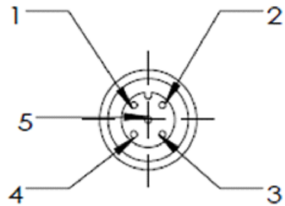

REVISIONS			
REV.	DESCRIPTIONS	EDIT BY	DATE:(d/m/y)
01	NEW DRAWING LAYOUT	SL LEE	23/11/2015
-	-	-	-

FEMALE

PIN 1	BROWN	24V
PIN 2	WHITE	-
PIN 3	BLUE	GND
PIN 4	BLACK	-
PIN 5	GRAY	-

NOTE: M12-5 PIN FEMALE CONNECTOR CABLE

CUSTOMER APPROVED
& DATE

DESIGN BY	SL LEE	UNIT:	MM	
CHECK BY	JACLYNN	REVISION:	01	
DATE	23/11/2015	SCALE:	1 : 1	
MATERIAL	-	TITLE	EXTENSION CABLE M12 WITH FERRULE	
FINISHING	-	PART NO	EXT-FL-M12F-3M-24V	
QTY	-	DWG NO	-	SHEET 1 OF 1